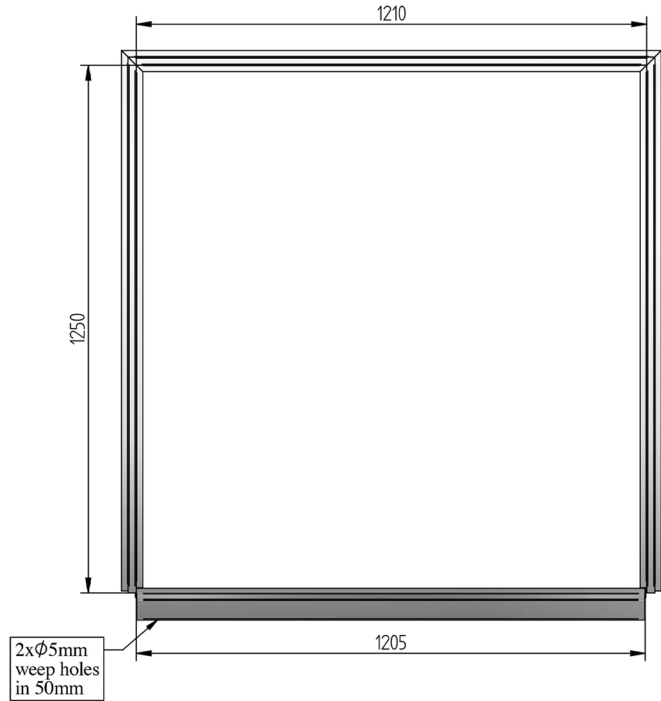

MODULAR

Aluminium Window Surrounds

DETAIL A