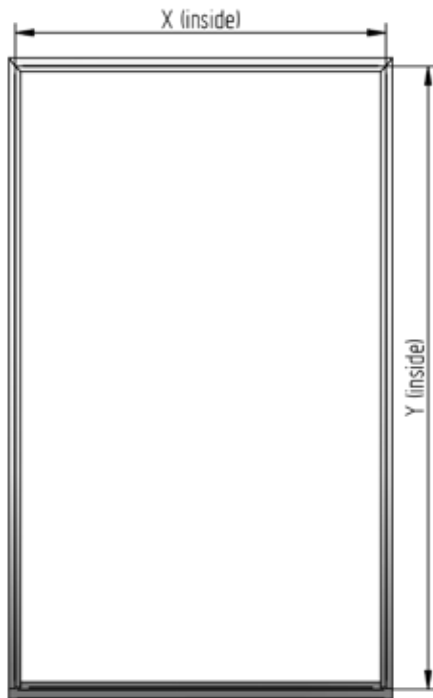

## ALUMINIUM WINDOW SURROUNDS

Head flashing profile (top)

Jamb flashing profile (sides)

Sill flashing profile (bottom)

## ALUMINIUM WINDOW SURROUNDS

DETAIL A

A