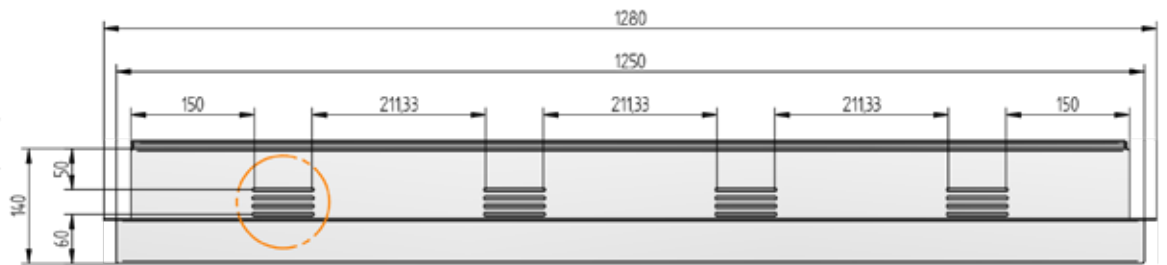

MODULAR

ALUMINIUM WINDOW SURROUNDS

A