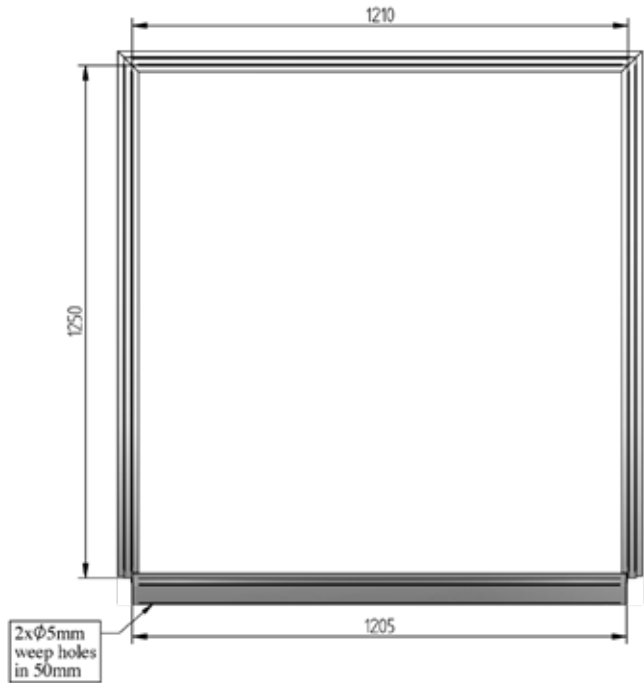

MODULAR

ALUMINIUM WINDOW SURROUNDS

DETAIL A